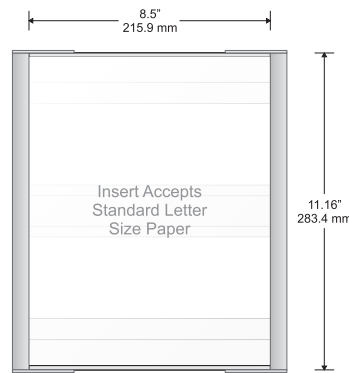

Synthetic fastening clips

Synthetic frame corners - available in black or grey

Available with both flat and insert profiles

Small Directional

Changeable Insert Sign

Typical Restroom Sign

Large Directional

Double Sided Suspended Sign

Door Sign

Room ID Sign

DeSign[®]

Radius side tracks capped

Components:

Aluminum side tracks - available in mill finish or black, gold or silver anodized

Synthetic side track caps - available in black or grey

Synthetic fastening clips and anti-vandalism blocking pins

Available with both flat and insert profiles

Small Directional

Changeable Insert Sign

Typical Restroom Sign

Large Directional

Double Sided Suspended Sign