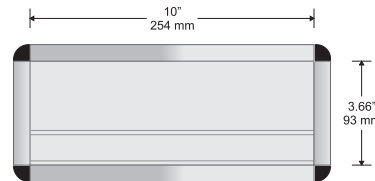

Synthetic fastening clips

Synthetic frame corners - available in black or grey

Available with both flat and insert profiles

Small Directional

Changeable Insert Sign

Typical Restroom Sign

Large Directional

Double Sided Suspended Sign