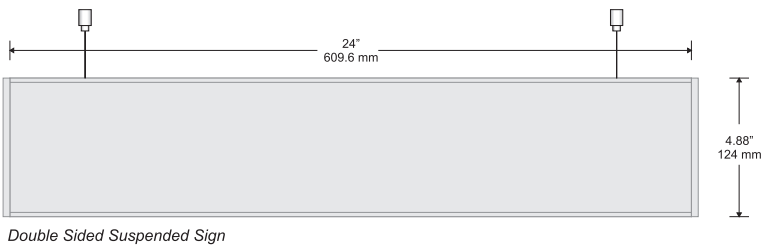

DeSign®

Classic full frame

Components:

Aluminum side tracks & top/bottom rails - available in mill finish or black, gold or silver anodized

Synthetic fastening clips

Synthetic frame corners - available in black or grey

Available with both flat and insert profiles