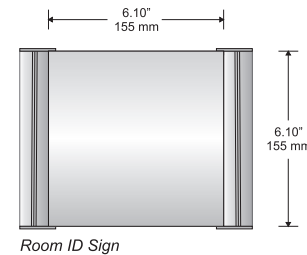

JazZ®

Triangle side tracks capped

Components:

Aluminum side tracks - available in mill finish or black, gold or silver anodized

Synthetic side track caps - available in black or grey

Synthetic fastening clips and anti-vandalism blocking pins

Available with both flat and insert profiles (all profiles are mill finish)

JazZ edge can also accommodate our DeSign family flat & insert profiles