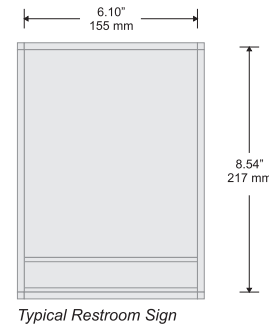

DeSign®

Classic full frame

Components:

Aluminum side tracks & top/bottom rails - available in mill finish or black, gold or silver anodized

Synthetic fastening clips

Synthetic frame corners - available in black or grey

Available with both flat and insert profiles