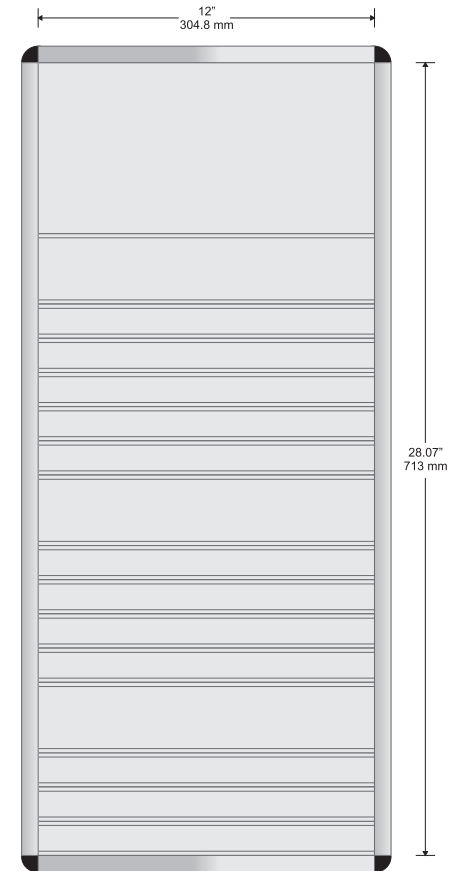

Synthetic fastening clips

Synthetic frame corners - available in black or grey

Available with both flat and insert profiles

Small Directional

Changeable Insert Sign

Typical Restroom Sign

Large Directional

Double Sided Suspended Sign