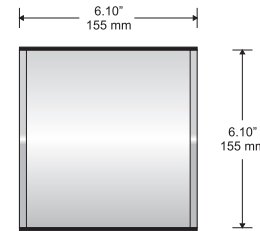

Typical Restroom Sign

Room ID Sign