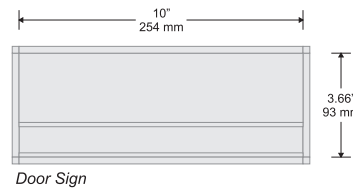

DeSign®

Classic full frame

Components:

Aluminum side tracks & top/bottom rails - available in mill finish or black, gold or silver anodized

Synthetic fastening clips

Synthetic frame corners - available in black or grey

Available with both flat and insert profiles