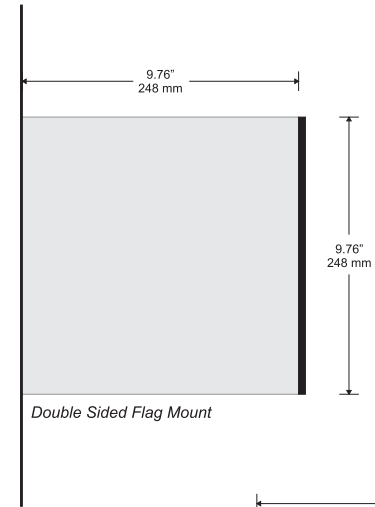

Door Sign

Room ID Sign

Alliance[®]

Synthetic ellipse or classic end caps

Components:

Slim (shown) or Ellipse synthetic end caps - available in black or grey

Available with both flat and insert profiles

Alliance works seamlessly with our DeSign family when larger directories (8.54" +) are needed (large directory is a DeSign Classic with Side Tracks)

Small Directional

Changeable Insert Sign

Typical Restroom Sign

Double Sided Suspended Sign

Door Sign

Room ID Sign

Large Directional
Shown: DeSign Classic with Side Tracks

Hi-Tech[®]