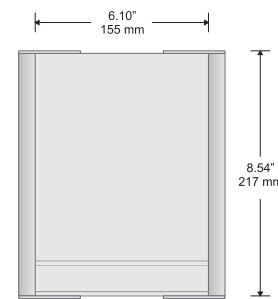

Synthetic fastening clips and anti-vandalism blocking pins

Available with both flat and insert profiles

Small Directional

Changeable Insert Sign

Typical Restroom Sign

Large Directional

Double Sided Suspended Sign