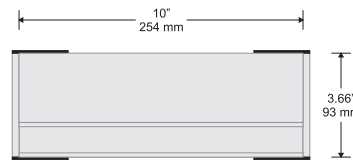

Synthetic fastening clips and anti-vandalism blocking pins

Available with both flat and insert profiles

Small Directional

Changeable Insert Sign

Typical Restroom Sign

Large Directional

Double Sided Suspended Sign

Door Sign

Room ID Sign

Alliance[®]

Synthetic ellipse or classic end caps

Components:

Slim (shown) or Ellipse synthetic end caps - available in black or grey

Available with both flat and insert profiles

Alliance works seamlessly with our DeSign family when larger directories (8.54" +) are needed (large directory is a DeSign Classic with Side Tracks)