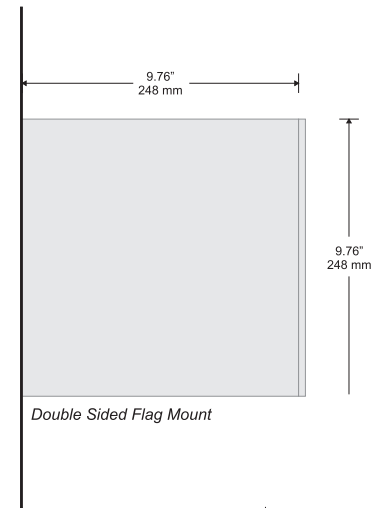

DeSign®

Radius side tracks capped

Components:

Aluminum side tracks - available in mill finish or black, gold or silver anodized

Synthetic side track caps - available in black or grey

Synthetic fastening clips and anti-vandalism blocking pins

Available with both flat and insert profiles