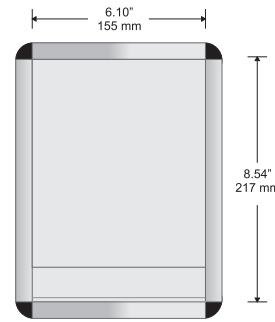

Synthetic fastening clips

Synthetic frame corners - available in black or grey

Available with both flat and insert profiles

Small Directional

Changeable Insert Sign

Typical Restroom Sign

Large Directional

Double Sided Suspended Sign

Door Sign

Room ID Sign

DeSign[®]

Radius side tracks capped

Components:

Aluminum side tracks - available in mill finish or black, gold or silver anodized

Synthetic side track caps - available in black or grey