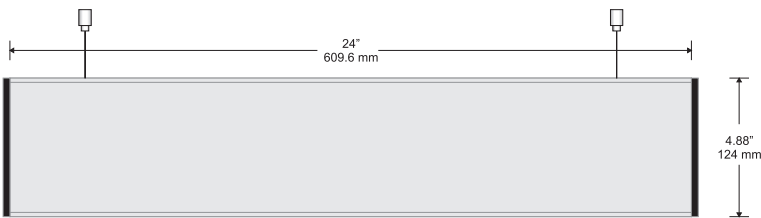

Synthetic fastening clips

Synthetic frame corners - available in black or grey

Available with both flat and insert profiles

Small Directional

Changeable Insert Sign

Typical Restroom Sign

Large Directional

Double Sided Suspended Sign