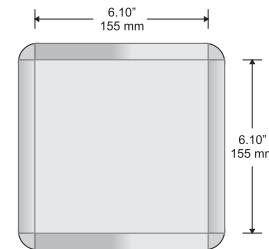

Typical Restroom Sign

Room ID Sign