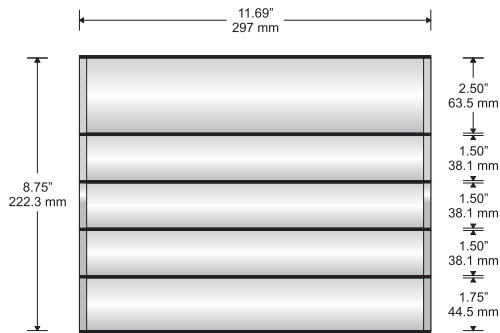

Hi-Tech®

Round, ellipse, or square profile

Components:

Synthetic End Caps - available in black or grey

Insert profiles shown, flat available (may affect overall dimensions)