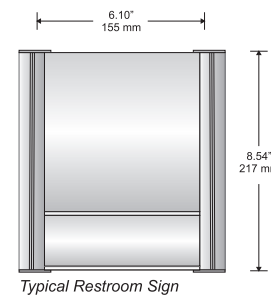

JazZ®

Triangle side tracks capped

Components:

Aluminum side tracks - available in mill finish or black, gold or silver anodized

Synthetic side track caps - available in black or grey

Synthetic fastening clips and anti-vandalism blocking pins

Available with both flat and insert profiles (all profiles are mill finish)

JazZ edge can also accommodate our DeSign family flat & insert profiles