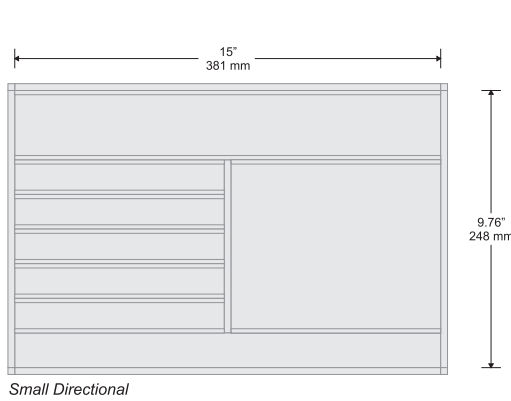

DeSign®

Classic full frame

Components:

Aluminum side tracks & top/bottom rails - available in mill finish or black, gold or silver anodized

Synthetic fastening clips

Synthetic frame corners - available in black or grey

Available with both flat and insert profiles