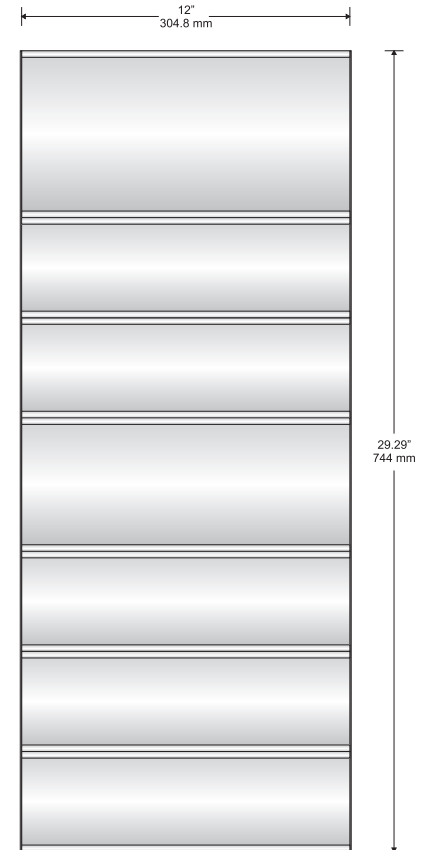

Small Directional

Changeable Insert Sign

Typical Restroom Sign

Double Sided Suspended Sign

Door Sign

Room ID Sign

Large Directional
Shown: DeSign Classic with Side Tracks

Hi-Tech[®]

Round, ellipse, or square profile

Components:

Synthetic End Caps - available in black or grey

Insert profiles shown, flat available (may affect overall dimensions)

Small Directional

Changeable Insert Sign

Typical Restroom Sign

Large Directional

Double Sided Suspended Sign

Door Sign

Room ID Sign