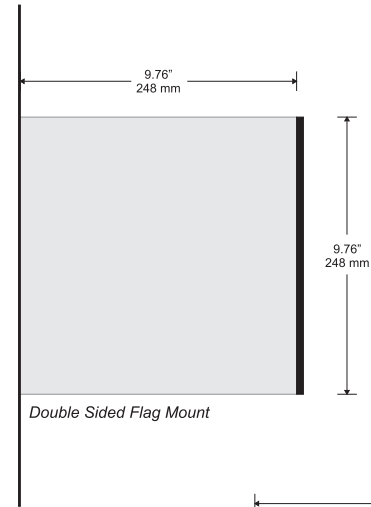

DeSign®

Classic side tracks capped

Components:

Aluminum side tracks - available in mill finish or black, gold or silver anodized

Synthetic side track caps - available in black or grey

Synthetic fastening clips and anti-vandalism blocking pins

Available with both flat and insert profiles