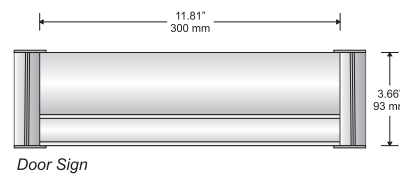

JazZ®

Triangle side tracks capped

Components:

Aluminum side tracks - available in mill finish or black, gold or silver anodized

Synthetic side track caps - available in black or grey

Synthetic fastening clips and anti-vandalism blocking pins

Available with both flat and insert profiles (all profiles are mill finish)

JazZ edge can also accommodate our DeSign family flat & insert profiles