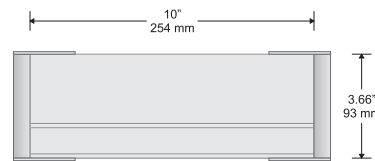

Synthetic fastening clips and anti-vandalism blocking pins

Available with both flat and insert profiles

Small Directional

Changeable Insert Sign

Typical Restroom Sign

Large Directional

Double Sided Suspended Sign