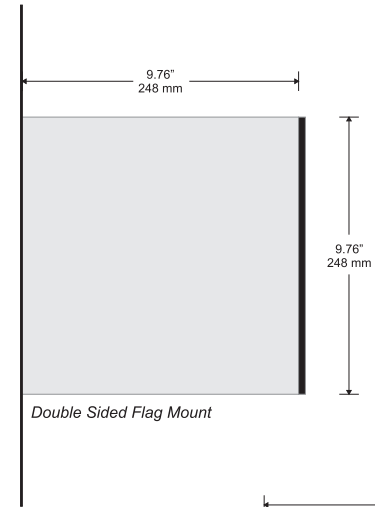

Synthetic fastening clips

Synthetic frame corners - available in black or grey

Available with both flat and insert profiles

Small Directional

Changeable Insert Sign

Typical Restroom Sign

Large Directional

Double Sided Suspended Sign