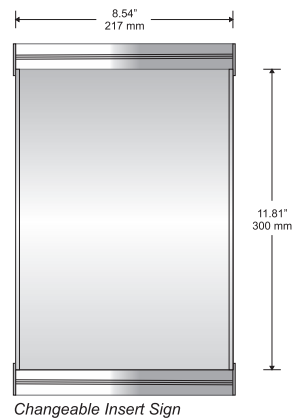

JazZ®

Triangle side tracks capped

Components:

Aluminum side tracks - available in mill finish or black, gold or silver anodized

Synthetic side track caps - available in black or grey

Synthetic fastening clips and anti-vandalism blocking pins

Available with both flat and insert profiles (all profiles are mill finish)

JazZ edge can also accommodate our DeSign family flat & insert profiles