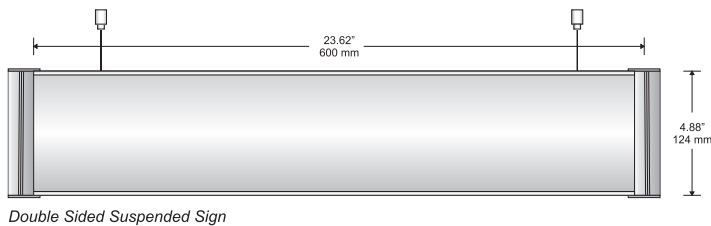

JazZ®

Triangle side tracks capped

Components:

Aluminum side tracks - available in mill finish or black, gold or silver anodized

Synthetic side track caps - available in black or grey

Synthetic fastening clips and anti-vandalism blocking pins

Available with both flat and insert profiles (all profiles are mill finish)

JazZ edge can also accommodate our DeSign family flat & insert profiles