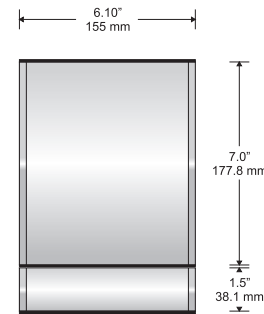

Small Directional

Changeable Insert Sign

Typical Restroom Sign

Double Sided Suspended Sign

Door Sign

Room ID Sign

Large Directional
Shown: DeSign Classic with Side Tracks

Hi-Tech[®]

Round, ellipse, or square profile

Components:

Synthetic End Caps - available in black or grey

Insert profiles shown, flat available (may affect overall dimensions)

Small Directional

Changeable Insert Sign

Typical Restroom Sign

Large Directional

Double Sided Suspended Sign

Door Sign

Room ID Sign