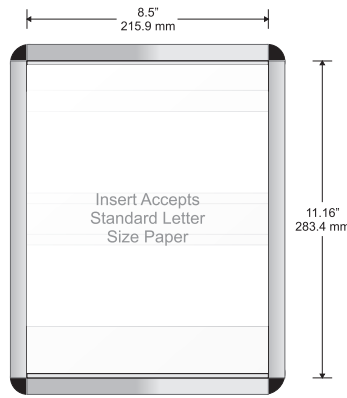

Synthetic fastening clips

Synthetic frame corners - available in black or grey

Available with both flat and insert profiles

DeSign[®]

Radius full frame

Components:

Aluminum side tracks & top/bottom rails - available in mill finish or black, gold or silver anodized

Synthetic fastening clips

Synthetic frame corners - available in black or grey

Available with both flat and insert profiles

Small Directional

Changeable Insert Sign

Typical Restroom Sign

Large Directional

Double Sided Suspended Sign