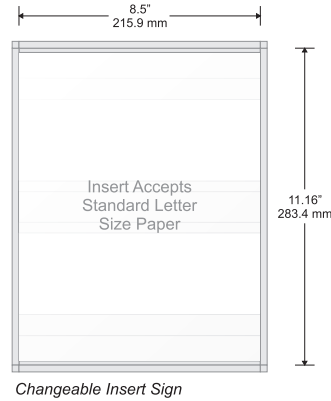

DeSign®

Classic full frame

Components:

Aluminum side tracks & top/bottom rails - available in mill finish or black, gold or silver anodized

Synthetic fastening clips

Synthetic frame corners - available in black or grey

Available with both flat and insert profiles