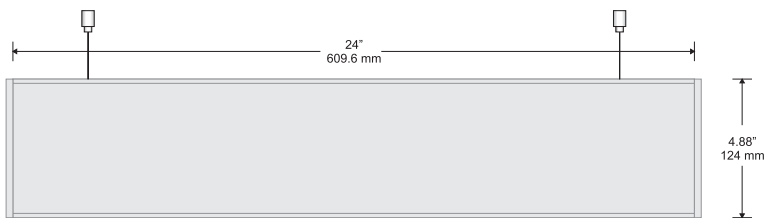

Synthetic fastening clips and anti-vandalism blocking pins

Available with both flat and insert profiles

Small Directional

Changeable Insert Sign

Typical Restroom Sign

Large Directional

Double Sided Suspended Sign