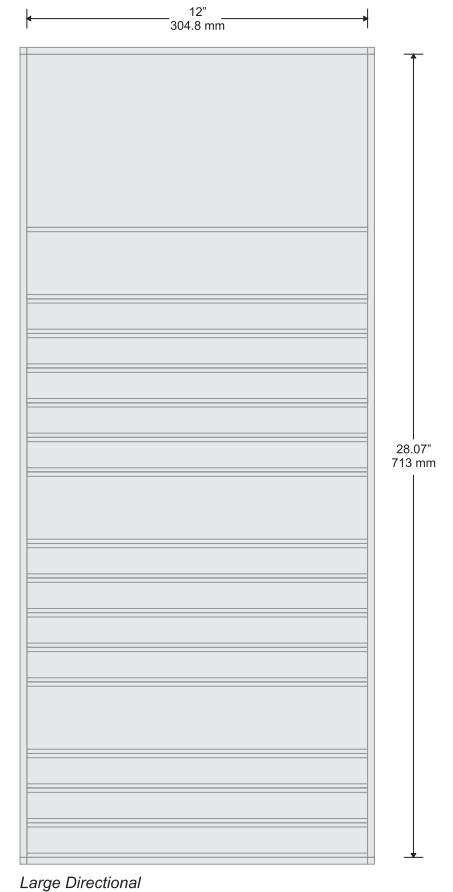

DeSign®

Classic full frame

Components:

Aluminum side tracks & top/bottom rails - available in mill finish or black, gold or silver anodized

Synthetic fastening clips

Synthetic frame corners - available in black or grey

Available with both flat and insert profiles