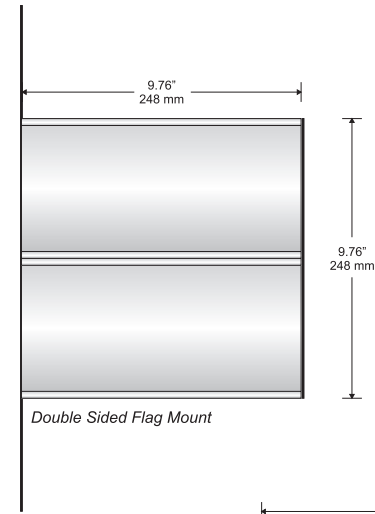

Hi-Tech®

Round, ellipse, or square profile

Components:

Synthetic End Caps - available in black or grey

Insert profiles shown, flat available (may affect overall dimensions)