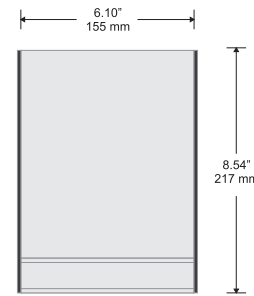

Door Sign

Room ID Sign

Alliance[®]

Synthetic ellipse or classic end caps

Components:

Slim (shown) or Ellipse synthetic end caps - available in black or grey

Available with both flat and insert profiles

Alliance works seamlessly with our DeSign family when larger directories (8.54" +) are needed (large directory is a DeSign Classic with Side Tracks)

Small Directional

Changeable Insert Sign

Typical Restroom Sign

Double Sided Suspended Sign

Door Sign

Room ID Sign

Large Directional
Shown: DeSign Classic with Side Tracks

Hi-Tech[®]