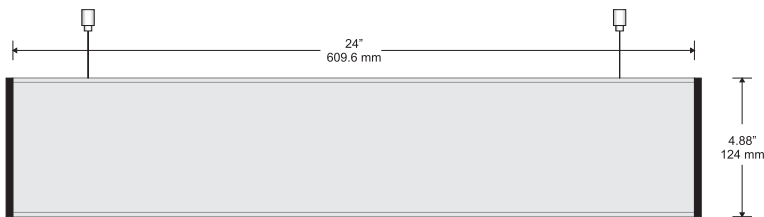

Synthetic fastening clips and anti-vandalism blocking pins

Available with both flat and insert profiles

Small Directional

Changeable Insert Sign

Typical Restroom Sign

Large Directional

Double Sided Suspended Sign

Door Sign

Room ID Sign

Alliance[®]

Synthetic ellipse or classic end caps

Components:

Slim (shown) or Ellipse synthetic end caps - available in black or grey

Available with both flat and insert profiles

Alliance works seamlessly with our DeSign family when larger directories (8.54" +) are needed (large directory is a DeSign Classic with Side Tracks)