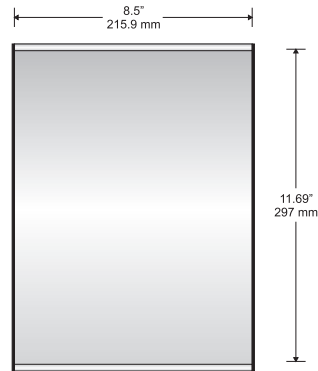

Small Directional

Changeable Insert Sign

Typical Restroom Sign

Double Sided Suspended Sign

Door Sign

Room ID Sign

Large Directional
Shown: DeSign Classic with Side Tracks

Hi-Tech[®]

Round, ellipse, or square profile

Components:

Synthetic End Caps - available in black or grey

Insert profiles shown, flat available (may affect overall dimensions)

Small Directional

Changeable Insert Sign

Typical Restroom Sign

Large Directional

Double Sided Suspended Sign

Door Sign

Room ID Sign