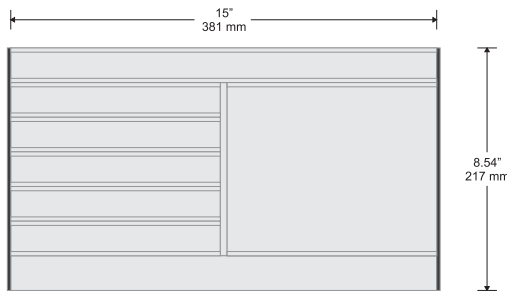

Door Sign

Room ID Sign

Alliance[®]

Synthetic ellipse or classic end caps

Components:

Slim (shown) or Ellipse synthetic end caps - available in black or grey

Available with both flat and insert profiles

Alliance works seamlessly with our DeSign family when larger directories (8.54" +) are needed (large directory is a DeSign Classic with Side Tracks)

Small Directional

Changeable Insert Sign

Typical Restroom Sign

Double Sided Suspended Sign

Door Sign

Room ID Sign

Large Directional
Shown: DeSign Classic with Side Tracks

Hi-Tech[®]