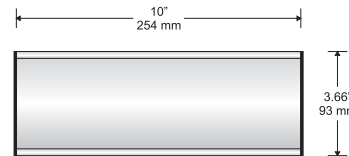

Hi-Tech®

Round, ellipse, or square profile

Components:

Synthetic End Caps - available in black or grey

Insert profiles shown, flat available (may affect overall dimensions)

Door Sign