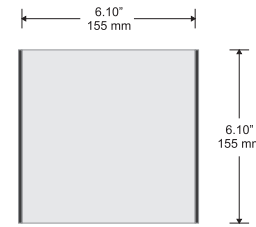

Door Sign

Room ID Sign

Alliance[®]

Synthetic ellipse or classic end caps

Components:

Slim (shown) or Ellipse synthetic end caps - available in black or grey

Available with both flat and insert profiles

Alliance works seamlessly with our DeSign family when larger directories (8.54" +) are needed (large directory is a DeSign Classic with Side Tracks)

Small Directional

Changeable Insert Sign

Typical Restroom Sign

Double Sided Suspended Sign

Door Sign

Room ID Sign

Large Directional
Shown: DeSign Classic with Side Tracks

Hi-Tech[®]