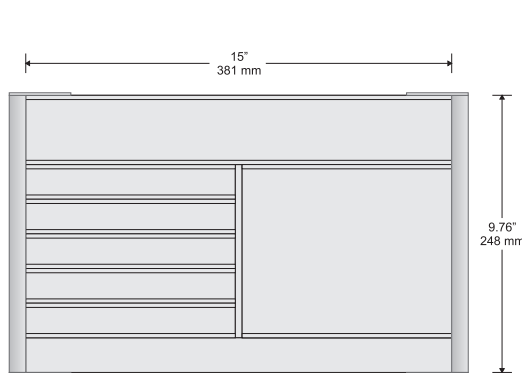

DeSign®

Radius side tracks capped

Components:

Aluminum side tracks - available in mill finish or black, gold or silver anodized

Synthetic side track caps - available in black or grey

Synthetic fastening clips and anti-vandalism blocking pins

Available with both flat and insert profiles