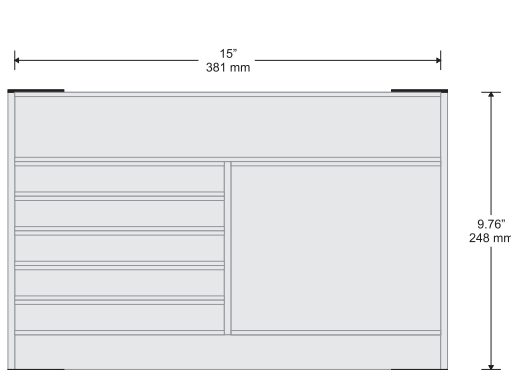

DeSign®

Classic side tracks capped

Components:

Aluminum side tracks - available in mill finish or black, gold or silver anodized

Synthetic side track caps - available in black or grey

Synthetic fastening clips and anti-vandalism blocking pins

Available with both flat and insert profiles