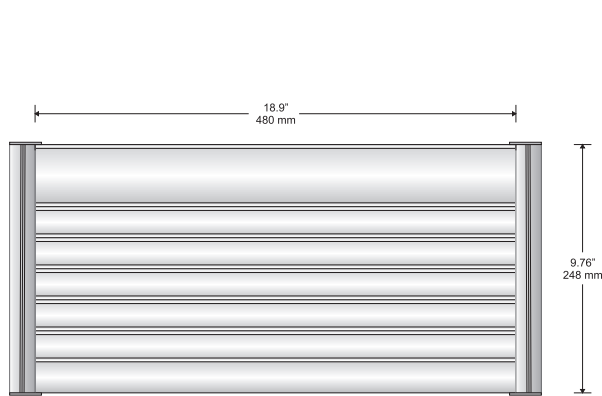

JazZ®

Triangle side tracks capped

Components:

Aluminum side tracks - available in mill finish or black, gold or silver anodized

Synthetic side track caps - available in black or grey

Synthetic fastening clips and anti-vandalism blocking pins

Available with both flat and insert profiles (all profiles are mill finish)

JazZ edge can also accommodate our DeSign family flat & insert profiles