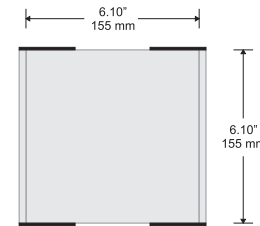

Synthetic fastening clips and anti-vandalism blocking pins

Available with both flat and insert profiles

Small Directional

Changeable Insert Sign

Typical Restroom Sign

Large Directional

Double Sided Suspended Sign

Door Sign

Room ID Sign

Alliance[®]

Synthetic ellipse or classic end caps

Components:

Slim (shown) or Ellipse synthetic end caps - available in black or grey

Available with both flat and insert profiles

Alliance works seamlessly with our DeSign family when larger directories (8.54" +) are needed (large directory is a DeSign Classic with Side Tracks)