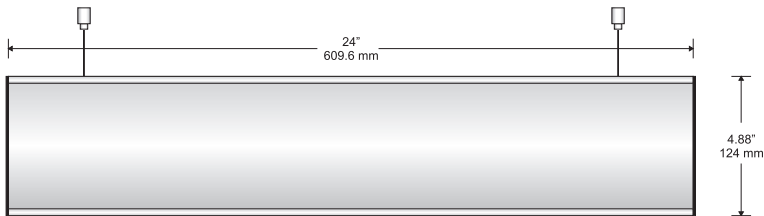

Small Directional

Changeable Insert Sign

Double Sided Suspended Sign