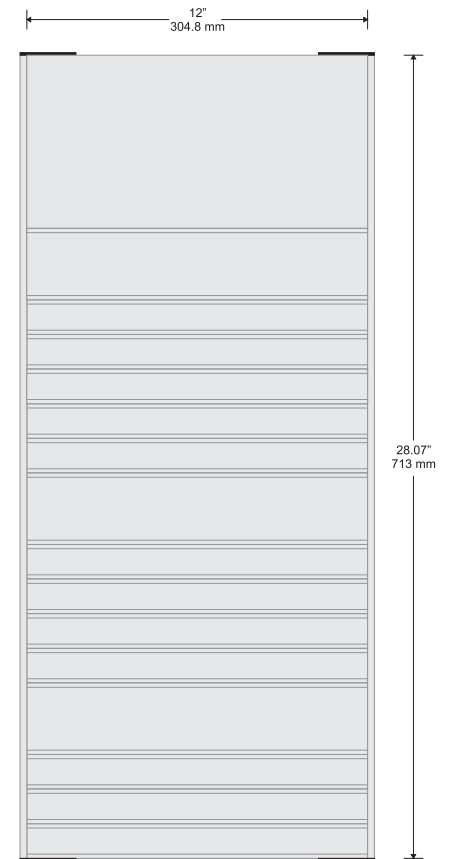

Synthetic fastening clips and anti-vandalism blocking pins

Available with both flat and insert profiles

Small Directional

Changeable Insert Sign

Typical Restroom Sign

Large Directional

Double Sided Suspended Sign