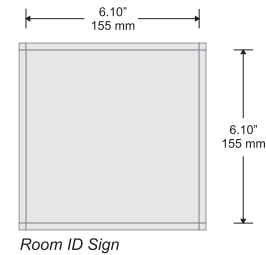

DeSign®

Classic full frame

Components:

Aluminum side tracks & top/bottom rails - available in mill finish or black, gold or silver anodized

Synthetic fastening clips

Synthetic frame corners - available in black or grey

Available with both flat and insert profiles