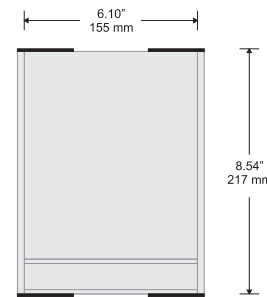

Synthetic fastening clips and anti-vandalism blocking pins

Available with both flat and insert profiles

Small Directional

Changeable Insert Sign

Typical Restroom Sign

Large Directional

Double Sided Suspended Sign

Door Sign

Room ID Sign

Alliance[®]

Synthetic ellipse or classic end caps

Components:

Slim (shown) or Ellipse synthetic end caps - available in black or grey

Available with both flat and insert profiles

Alliance works seamlessly with our DeSign family when larger directories (8.54" +) are needed (large directory is a DeSign Classic with Side Tracks)