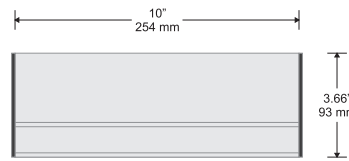

Small Directional

Changeable Insert Sign

Typical Restroom Sign

Double Sided Suspended Sign

Door Sign

Room ID Sign

Large Directional
Shown: DeSign Classic with Side Tracks

Hi-Tech[®]

Round, ellipse, or square profile

Components:

Synthetic End Caps - available in black or grey

Insert profiles shown, flat available (may affect overall dimensions)

Small Directional

Changeable Insert Sign

Typical Restroom Sign