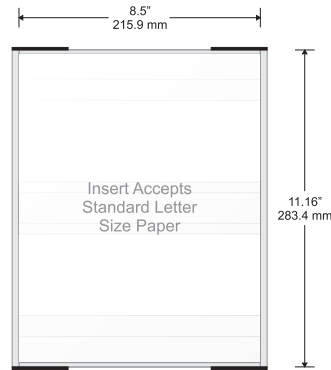

Synthetic fastening clips and anti-vandalism blocking pins

Available with both flat and insert profiles

Small Directional

Changeable Insert Sign

Typical Restroom Sign

Large Directional

Double Sided Suspended Sign

Door Sign

Room ID Sign

DeSign[®]

Classic side tracks capped

Components:

Aluminum side tracks - available in mill finish or black, gold or silver anodized

Synthetic side track caps - available in black or grey