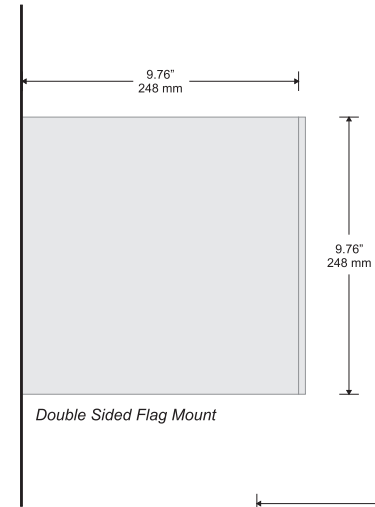

DeSign®

Classic full frame

Components:

Aluminum side tracks & top/bottom rails - available in mill finish or black, gold or silver anodized

Synthetic fastening clips

Synthetic frame corners - available in black or grey

Available with both flat and insert profiles