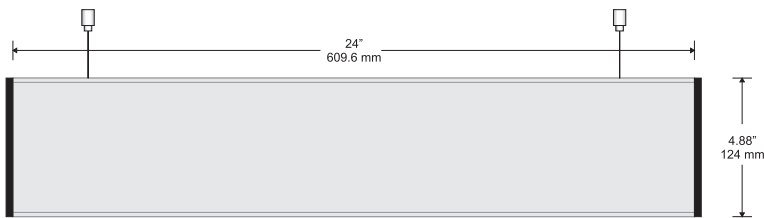

Door Sign

Room ID Sign

Alliance[®]

Synthetic ellipse or classic end caps

Components:

Slim (shown) or Ellipse synthetic end caps - available in black or grey

Available with both flat and insert profiles

Alliance works seamlessly with our DeSign family when larger directories (8.54" +) are needed (large directory is a DeSign Classic with Side Tracks)

Small Directional

Changeable Insert Sign

Typical Restroom Sign

Double Sided Suspended Sign

Door Sign

Room ID Sign

Large Directional
Shown: DeSign Classic with Side Tracks

Hi-Tech[®]