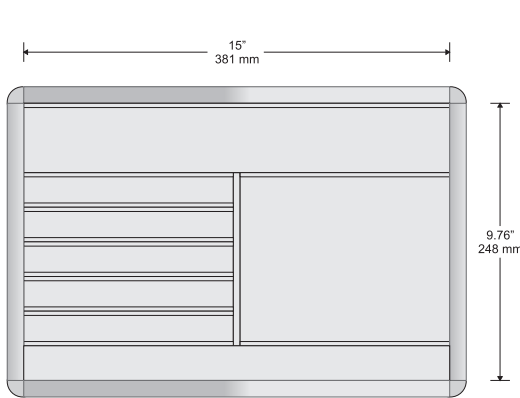

Synthetic fastening clips

Synthetic frame corners - available in black or grey

Available with both flat and insert profiles

Small Directional

Changeable Insert Sign

Typical Restroom Sign

Large Directional

Double Sided Suspended Sign