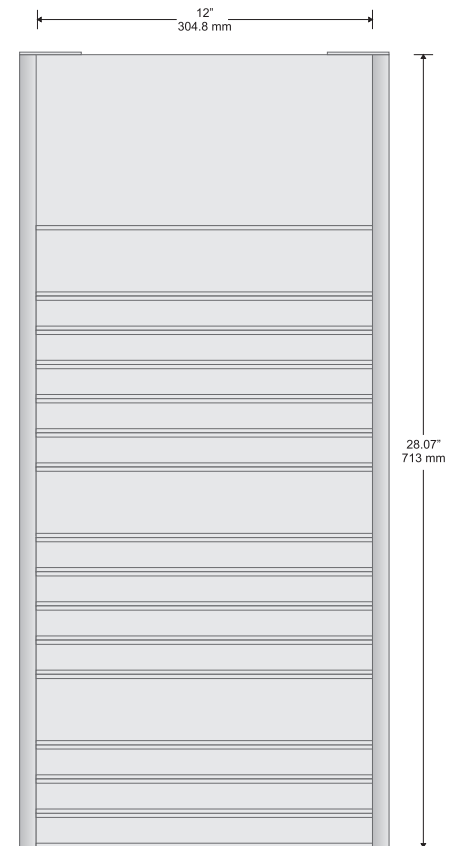

Synthetic fastening clips and anti-vandalism blocking pins

Available with both flat and insert profiles

Small Directional

Changeable Insert Sign

Typical Restroom Sign

Large Directional

Double Sided Suspended Sign