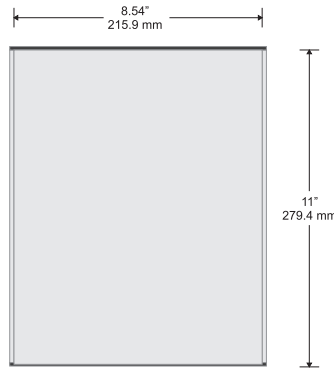

Door Sign

Room ID Sign

Alliance[®]

Synthetic ellipse or classic end caps

Components:

Slim (shown) or Ellipse synthetic end caps - available in black or grey

Available with both flat and insert profiles

Alliance works seamlessly with our DeSign family when larger directories (8.54" +) are needed (large directory is a DeSign Classic with Side Tracks)

Small Directional

Changeable Insert Sign

Typical Restroom Sign

Double Sided Suspended Sign

Door Sign

Room ID Sign

Large Directional
Shown: DeSign Classic with Side Tracks

Hi-Tech[®]