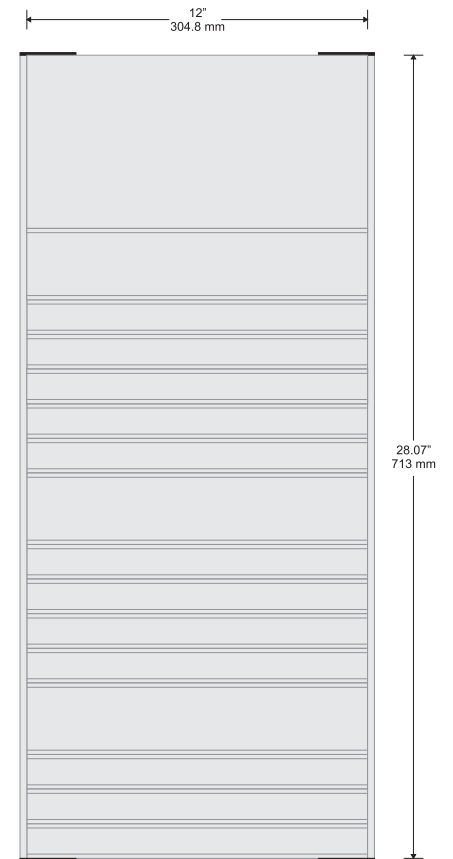

Small Directional

Changeable Insert Sign

Typical Restroom Sign

Double Sided Suspended Sign

Door Sign

Room ID Sign

Large Directional
Shown: DeSign Classic with Side Tracks

Hi-Tech[®]

Large Directional

Double Sided Suspended Sign

Door Sign

Room ID Sign