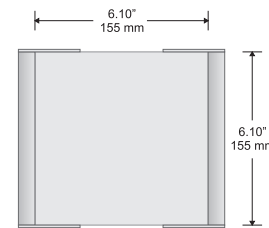

Typical Restroom Sign

Room ID Sign