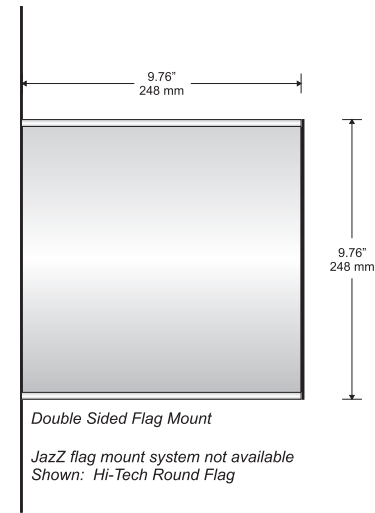

JazZ®

Triangle side tracks capped

Components:

Aluminum side tracks - available in mill finish or black, gold or silver anodized

Synthetic side track caps - available in black or grey

Synthetic fastening clips and anti-vandalism blocking pins

Available with both flat and insert profiles (all profiles are mill finish)

JazZ edge can also accommodate our DeSign family flat & insert profiles