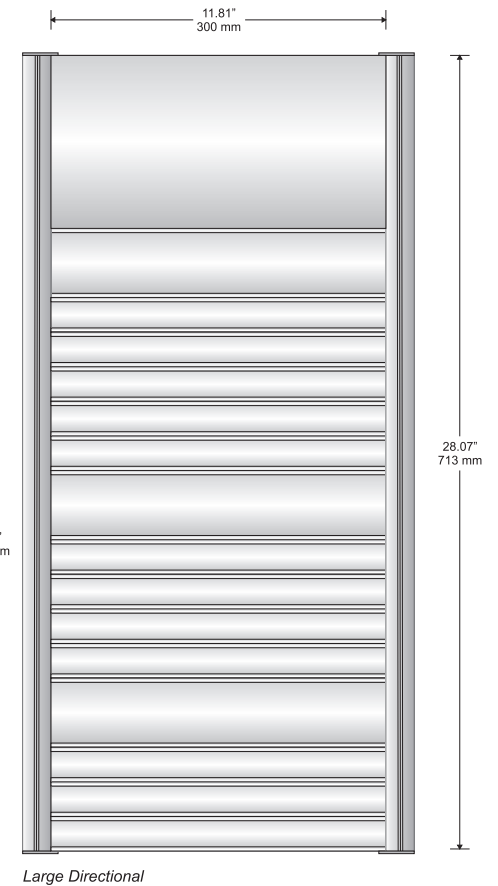

JazZ®

Triangle side tracks capped

Components:

Aluminum side tracks - available in mill finish or black, gold or silver anodized

Synthetic side track caps - available in black or grey

Synthetic fastening clips and anti-vandalism blocking pins

Available with both flat and insert profiles (all profiles are mill finish)

JazZ edge can also accommodate our DeSign family flat & insert profiles